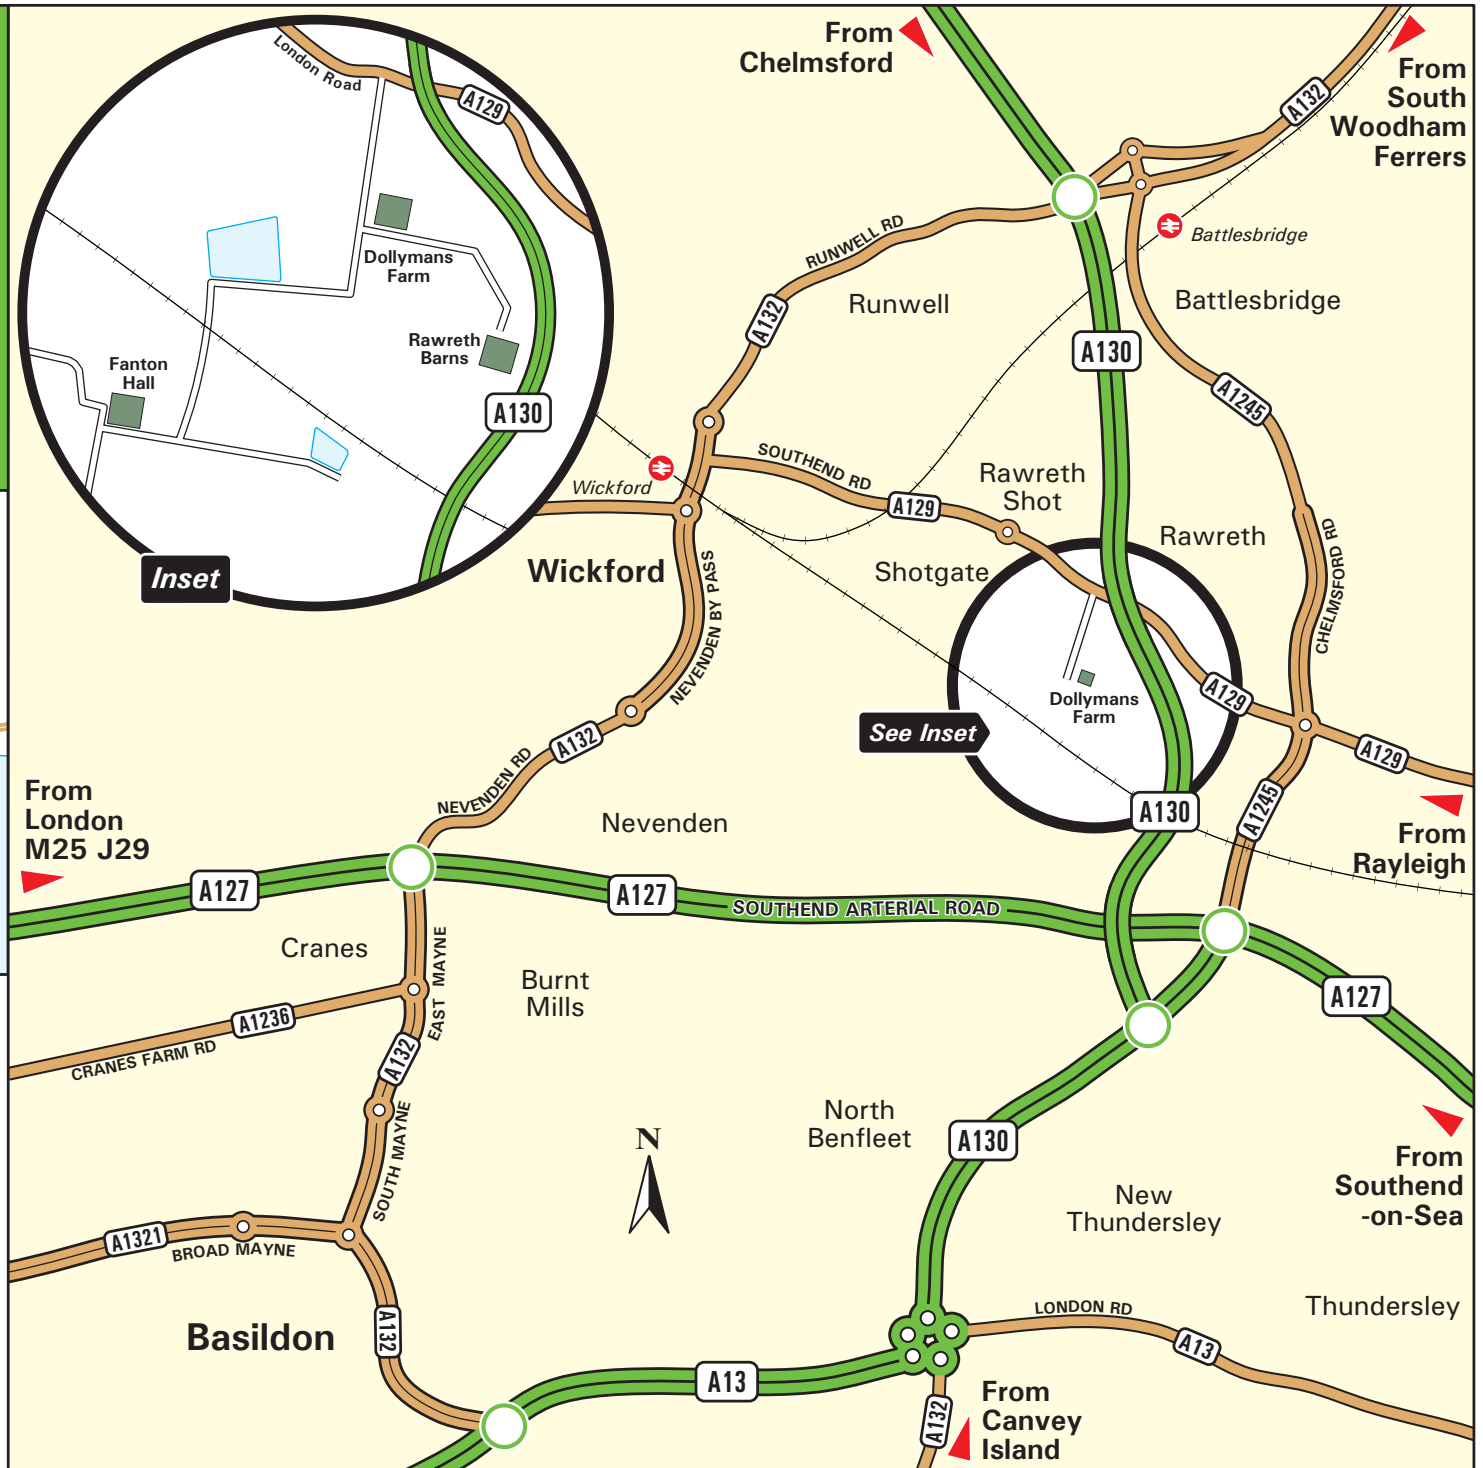

Directions to Dollymans Farm, Fanton Hall & Rawreth Barns

Dollymans Farm
Doublegate Lane, Rawreth
Wickford, Essex SS11 8UD

From M25 J29

- Leave the M25 at junction 29 (signed Basildon, Southend & A127).
- Join the A127 following signs for Basildon.
- Continue on the A127 for 12.5 miles.
- Leave the A127 at the junction with the A1245 and at the roundabout take the first exit onto the A1245 towards Wickford.
- At the next roundabout take the first exit onto the A129 London Road towards Wickford.
- Pass under the road bridge and take the next left signposted Dollymans Farm.
- See inset for locations.

By Train

- Wickford is the nearest railway station.
- We are a short taxi ride from the station.