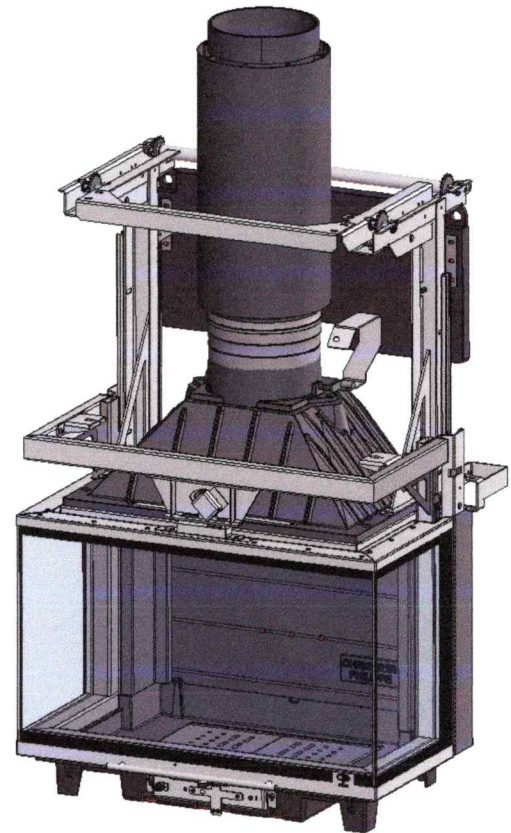

# 791-3V

PR  
Firebox 14kW

FP-CP-0035-01

## Three glasses with sliding door

WOOD BURNING

### Characteristics:

- ▶ Heat output: 14 kW
- ▶ Wood logs 70 cm length
- ▶ Efficiency : 79 %
- ▶ Co : 0,1 %
- ▶ Emissions : 35 mg/Nm<sup>3</sup>
- ▶ Cov : 80 mg/Nm<sup>3</sup>
- ▶ Nox : 129 mg/Nm<sup>3</sup>
- ▶ Rating : A
- ▶ EEI : 91
- ▶ Indicator I' : 0,5
- ▶ Seasonal energy efficiency : 69 %
- ▶ NF EN 13229
- ▶ Air arrival: not specified
- ▶ Exhaust : Top Ø 230