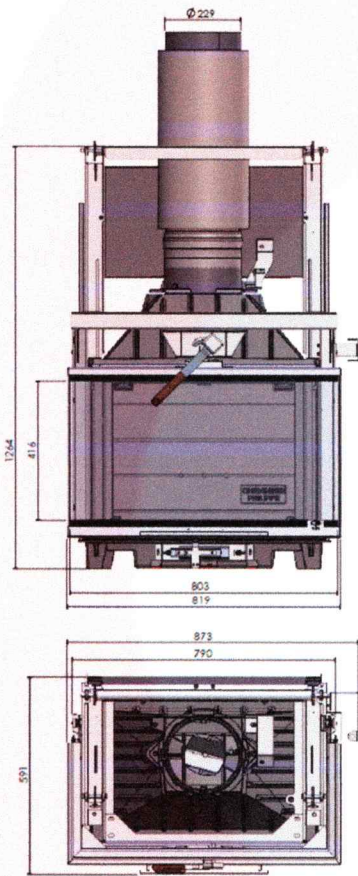

Three glasses with sliding door

WOOD BURNING

Characteristics:

- Heat output: 14 kW
- Wood logs 70 cm length
- Efficiency : 79 %
- Co : 0,1 %
- Emissions : 35 mg/Nm³
- Cov : 80 mg/Nm³
- Nox : 129 mg/Nm³
- Rating : A
- EEI : 91
- Indicator I' : 0,5
- Seasonal energy efficiency : 69 %
- NF EN 13229
- Air arrival: not specified
- Exhaust : Top Ø 230

Main advantages :

- High performance combustion
- Cast iron construction
- Large vision of the flame
- 3 viglases
- Biofilter
- Manufactured in France
- Double combustion
- Fully sliding door
- Safe manipulating wood hand
- Flamme verte 7* label
- Ecodesign

FABRICATION
FRANÇAISE

flamme
VERTE

Le label
du chauffage
au bois

Appareil de classe
7★

*Your comfort
signature
since 1967*