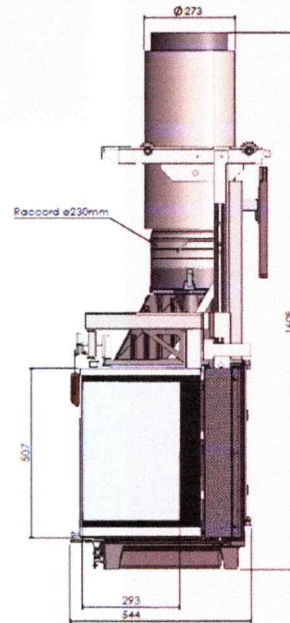

Three glasses with sliding door

WOOD BURNING

Characteristics:

- Heat output: 14 kW
- Wood logs 70 cm length
- Efficiency : 79 %
- Co : 0,1 %
- Emissions : 35 mg/Nm³
- Cov : 80 mg/Nm³
- Nox : 129 mg/Nm³
- Rating : A
- EEI : 91
- Indicator I' : 0,5
- Seasonal energy efficiency : 69 %
- NF EN 13229
- Air arrival: not specified
- Exhaust : Top Ø 230

Main advantages :

- High performance combustion
- Cast iron construction
- Large vision of the flame
- 3 viglases
- Biofilter
- Manufactured in France
- Double combustion
- Fully sliding door
- Safe manipulating wood hand
- Flamme verte 7* label
- Ecodesign

FABRICATION
FRANÇAISE

flamme
VERTE

Le label
du chauffage
au bois

Appareil de classe
7★

*Your comfort
signature
since 1967*